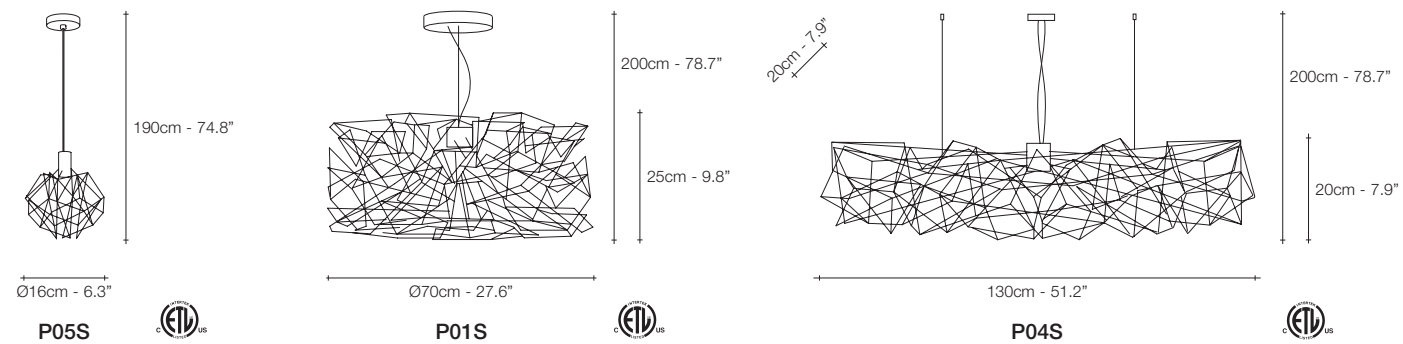

# Etoile, Twinkling in an *indoor Sky.*

Etoile's intricate network of intersecting nickel lines recalls constellations in a clear night sky. Strategically placed bulbs cast a starry light, twinkling as viewers move around the pendant. Through projecting these complex patterns throughout the room, Etoile casts a heavenly glow in any space. Design Christian Lava.

NICKEL

LIGHT SOURCE OPTIONS		P05S	P05S	P01S	P01S	P04S	P04S	P03A
230V	G4 HALOGEN	2W	3W	8x10W	16x1,2W	8x20W	6x10W	
	G4 LED	20W	10W	8x20W	10-100kΩ	8x2W	6x2W	
	Dimmable	IGBT TRIAC	DALI	IGBT TRIAC	0/1-10V PWM 10-100kΩ PUSH/DALI	0/1-10V IGBT TRIAC 10-100kΩ PUSH/DALI	IGBT	
120V	G4 XENON	20W	-	8x10W	-	8x20W	6x10W	
	G4 LED	2W	-	8x20W	-	8x2W	6x2W	
	Dimmable	ELV	-	IGBT	-	IGBT TRIAC	ELV	