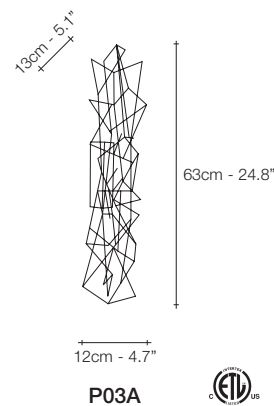

# Etoile, Twinkling in an *indoor Sky.*

Etoile's intricate network of intersecting nickel lines recalls constellations in a clear night sky. Strategically placed bulbs cast a starry light, twinkling as viewers move around the pendant. Through projecting these complex patterns throughout the room, Etoile casts a heavenly glow in any space. Design Christian Lava.

NICKEL

LIGHT SOURCE OPTIONS		P05S	P05S	P01S	P01S	P04S	P04S	P03A
230V	G4 HALOGEN	2W	3W	8x10W	16x1,2W	8x20W	6x10W	
	G4 LED	20W	10W	8x20W	10-100kΩ	8x2W	6x2W	
	Dimmable	IGBT TRIAC	DALI	IGBT TRIAC	0/1-10V PWM 10-100kΩ PUSH/DALI	0/1-10V IGBT TRIAC 10-100kΩ PUSH/DALI	IGBT	
120V	G4 XENON	20W	-	8x10W	-	8x20W	6x10W	
	G4 LED	2W	-	8x20W	-	8x2W	6x2W	
	Dimmable	ELV	-	IGBT	-	IGBT TRIAC	ELV	